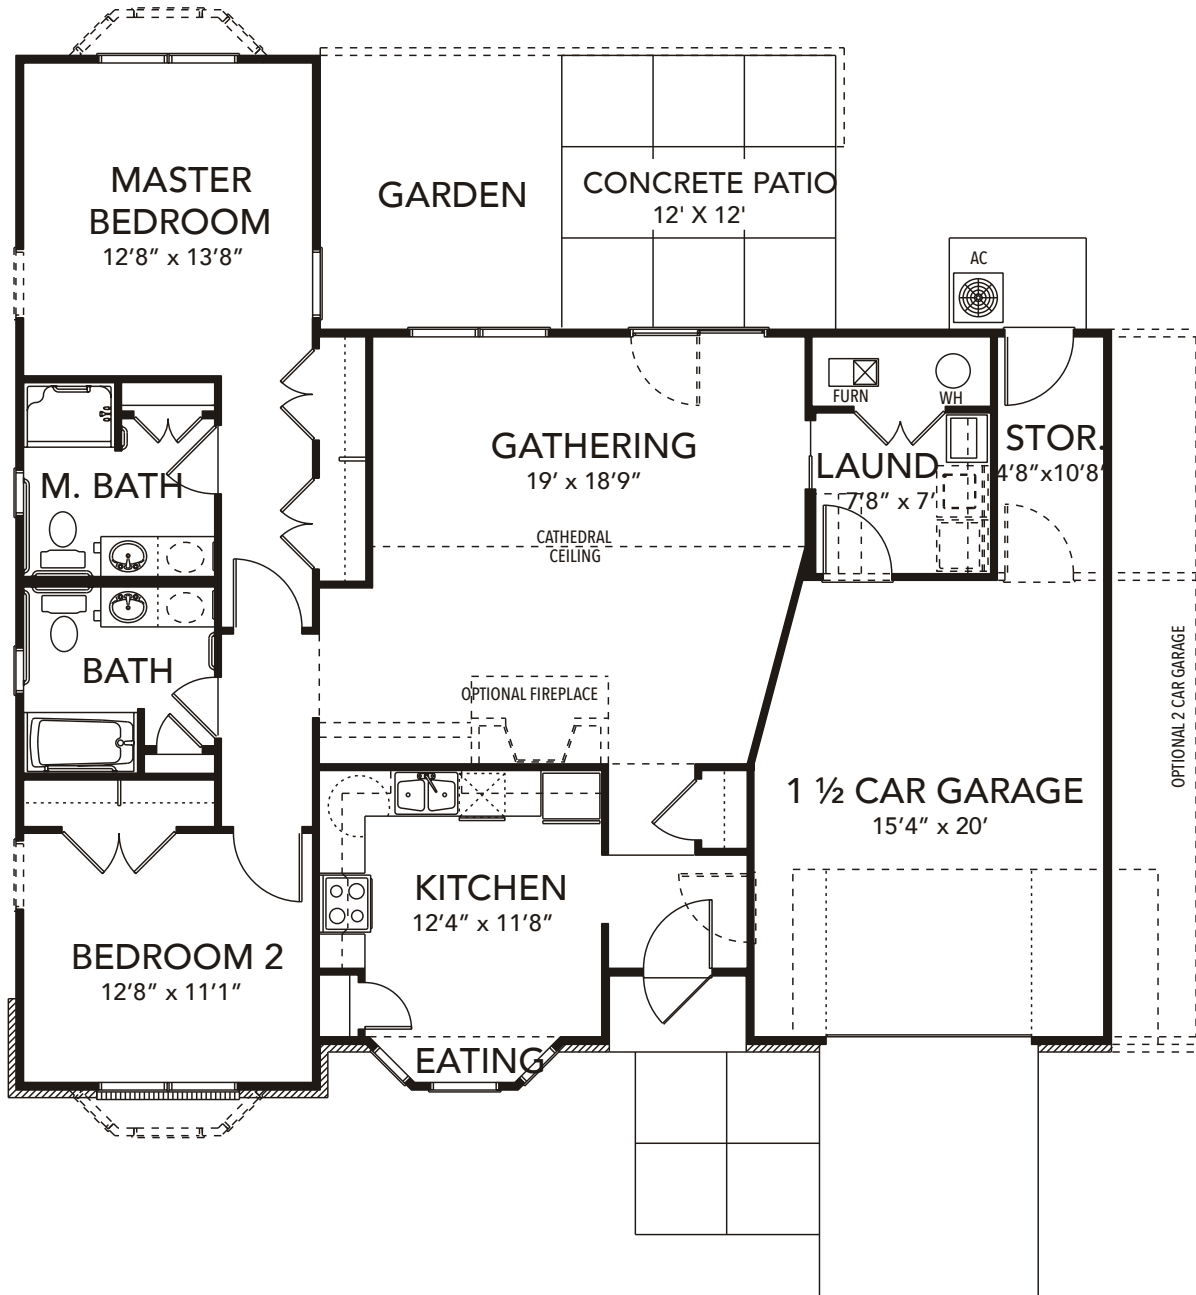

# Scofield

Two Bedroom  
Two Bath  
1311 sq. ft.

Ohio Living  
Lake Vista

This brochure is for illustration purposes only and is not part of any legal document. Floor plans are subject to change without notice. Some features shown may be optional. Please consult a set of blueprints for exact details and measurements. 8/15/03